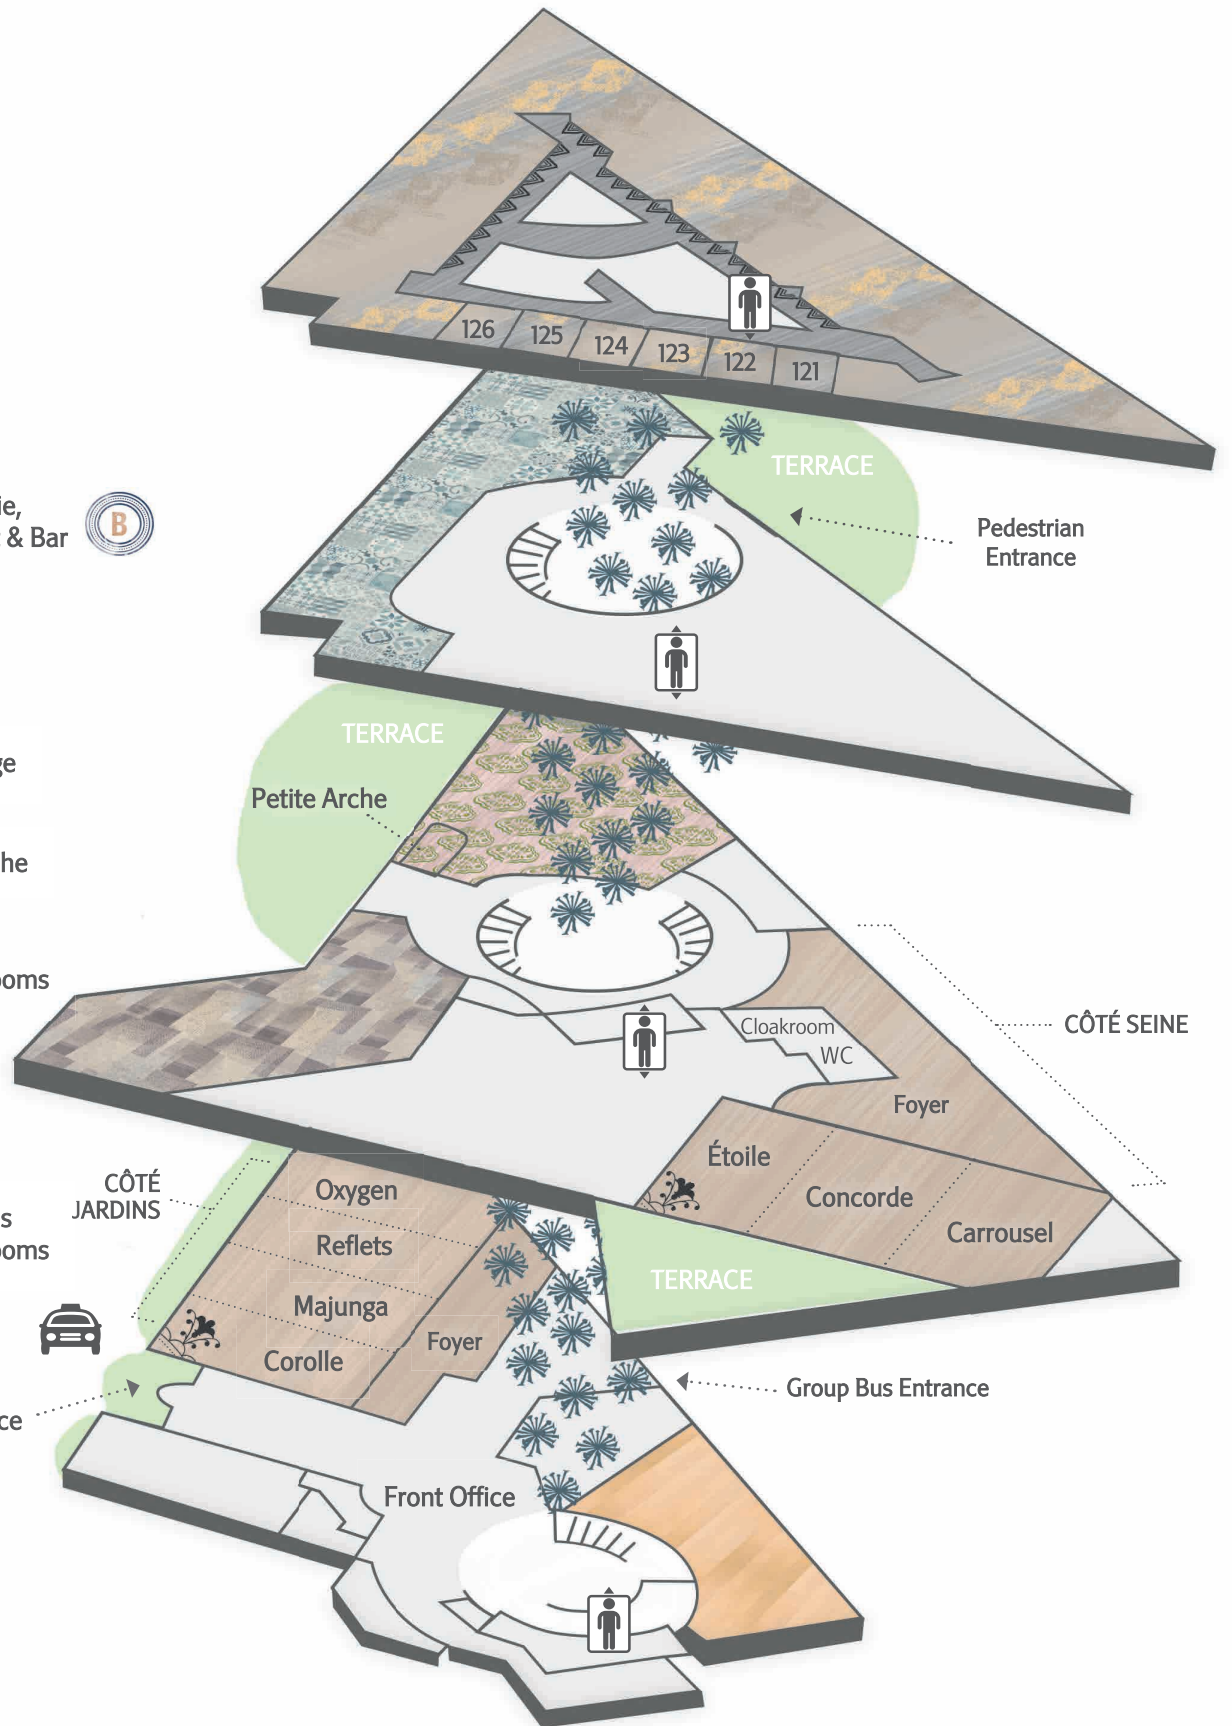

VIBRANT,
MEMORABLE &
BUSINESS UNUSUAL

R
RENAISSANCE®
PARIS LA DEFENSE HOTEL

IDEALLY LOCATED

- 5 minutes walking from the new U Arena and the iconic Grande Arche
- 10 minutes by metro from Champs Elysées and Palais des Congres
- Subway line 1 and RER A next to the hotel

- Local artists performances
- DJ every Thursdays
- *Bar Ritual* punch everyday

MODERN EVENT VENUES

- 15 meeting spaces, with a maximum capacity of 220 in theater
- Entirely flexible, with daylight and high speed internet
- Personalized breaks set up and catering
- Gardened terraces for sunny days

A TAILOR MADE EXPERIENCE

- Be inspired by our team for personalized breaks and set ups

meetingsimagined.com
PEOPLE INSPIRED. MARRIOTT DELIVERED.

MEETING ROOMS PLAN

1ST FLOOR

- Rooms
- Bureaux

LEVEL C

- La Brasserie, Restaurant & Bar 

LEVEL B

- Club Lounge
- Grande Arche
- Côté Seine Meeting Rooms

LEVEL A

- Côté Jardins Meeting Rooms
- Fitness

Lobby Entrance

CAPACITIES

Meeting rooms	LxH(ft)	Surface (sq ft)	Theater	School	U	Cabaret	Banquet	Cocktail	Seated-buffet
Oxygen	32x24x9	753	50	27	24	28		40	
Reflets	32x24x9	760	60	40	29	28		60	
Majunga	32x24x9	760	60	40	29	28		60	
Corolle	32x24x9	760	60	40	29	28		60	
Côté Jardins	32x95x9	3014	220	126	51	112		200	
Concorde	44x27x9	1163	70	40	35	35	65	70	50
Carrousel	44x22x9	945	60	40	35	30	60	60	50
Etoile	44x22x9	945	60	40	35	30	55	60	50
Côté Seine	44x70x9	3078	200	96	45	105	180	200	150
Grande Arche	59x44x9	2583					250	250	180
Bureau 121	21x14x8	298			12				
Bureau 122	21x14x8	298			12				
Bureau 123	21x14x8	298			12				
Bureau 126	21x14x8	298			12				
Bureau 124	11x11x8	125			8				
Bureau 125	11x11x8	125			8				
Petite Arche	17x9	216			12		12	10	