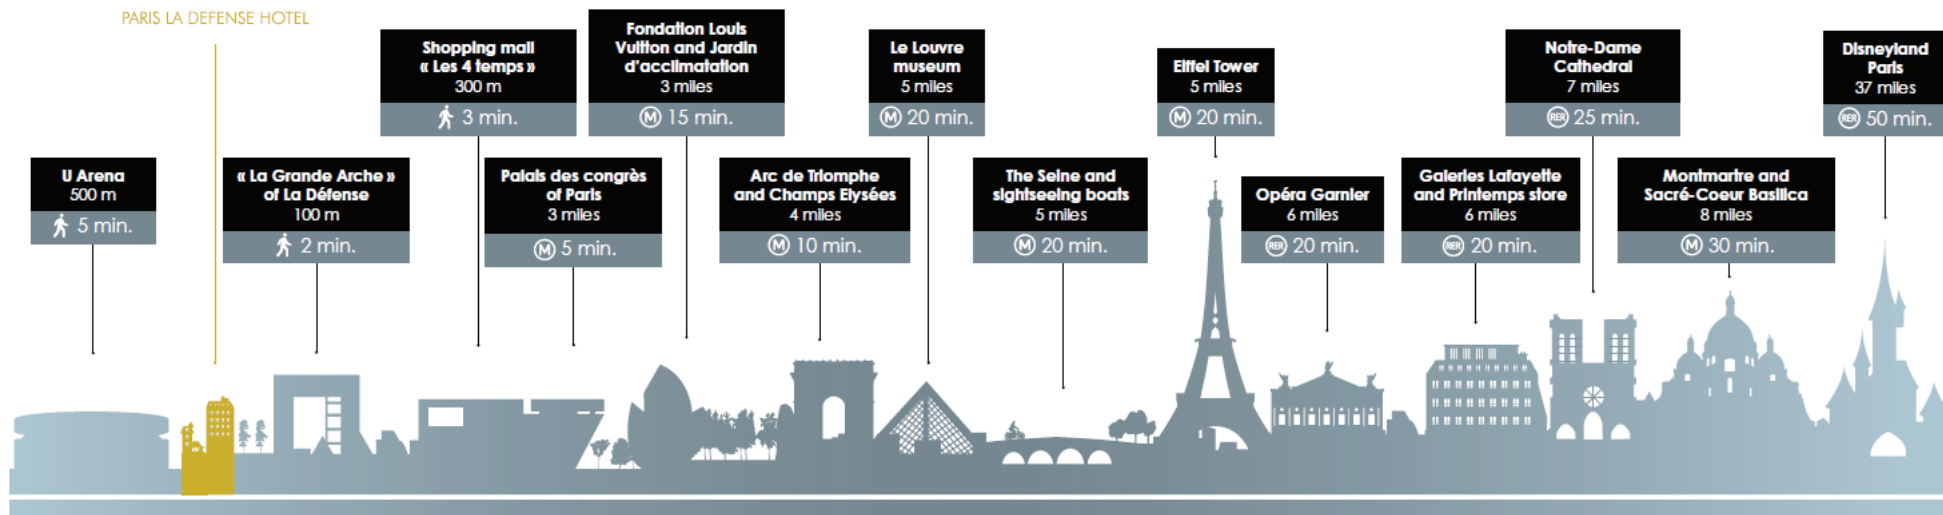

RENAISSANCE® PARIS LA DEFENSE HOTEL